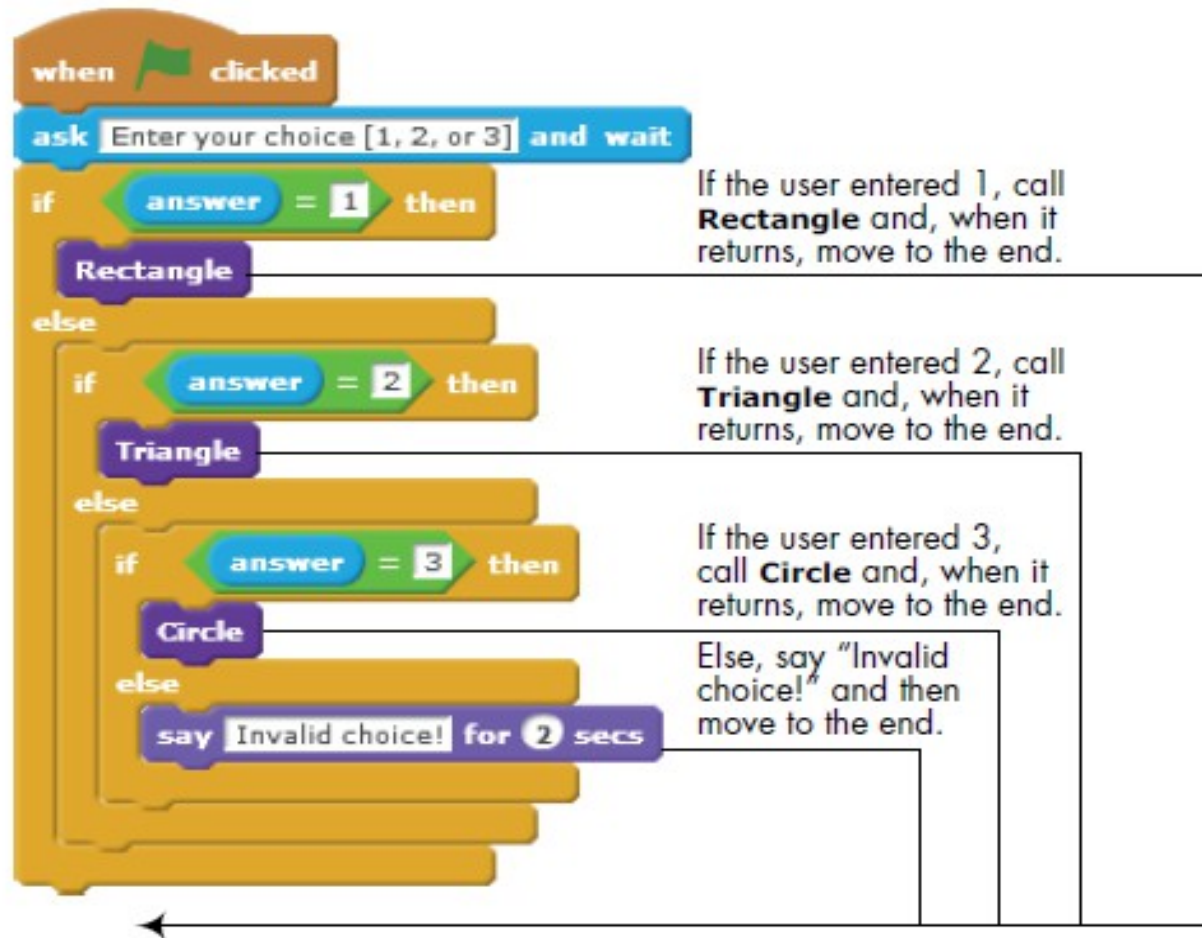

Introduction to Programming and Computer Science/Electronics

Lesson 85

Area Calculator

The background of the Stage

The only sprite in the application (named Tutor)

Area Calculator

Area Calculator

Area Calculator

Area Calculator