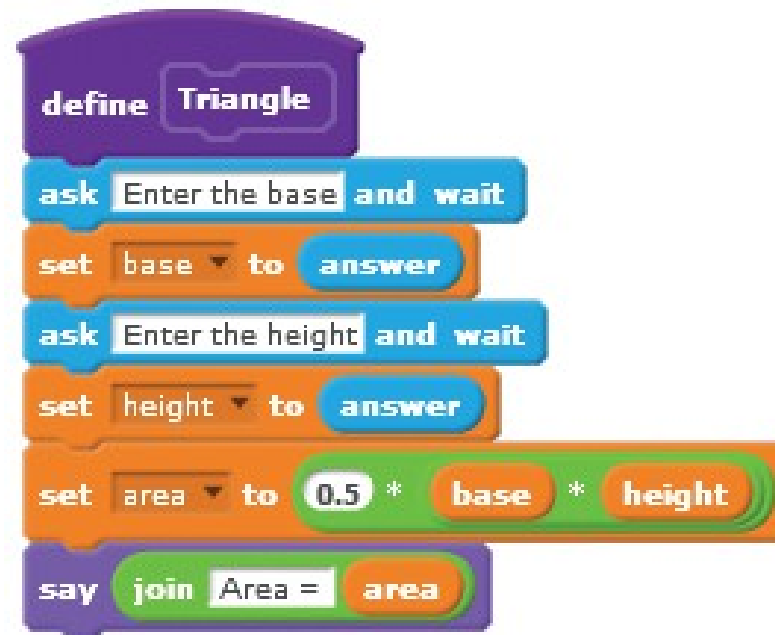

Introduction to Programming and Computer Science/Electronics

Lesson 85

Area Calculator

The background of the Stage

The only sprite in the application (named Tutor)

Area Calculator

Area Calculator

Area Calculator

Area Calculator