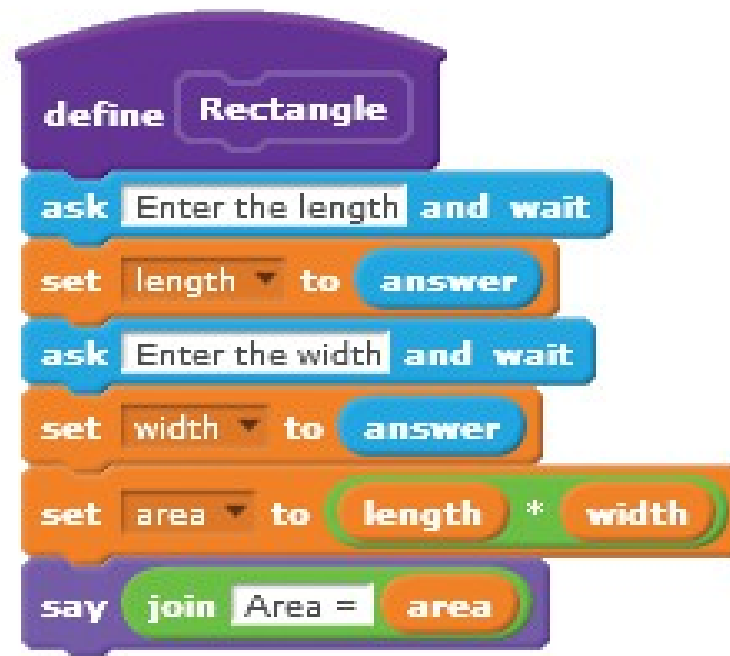

Introduction to Programming and Computer Science/Electronics

Lesson 85

Area Calculator

The background of the Stage

The only sprite in the application (named Tutor)

Area Calculator

Area Calculator

Area Calculator